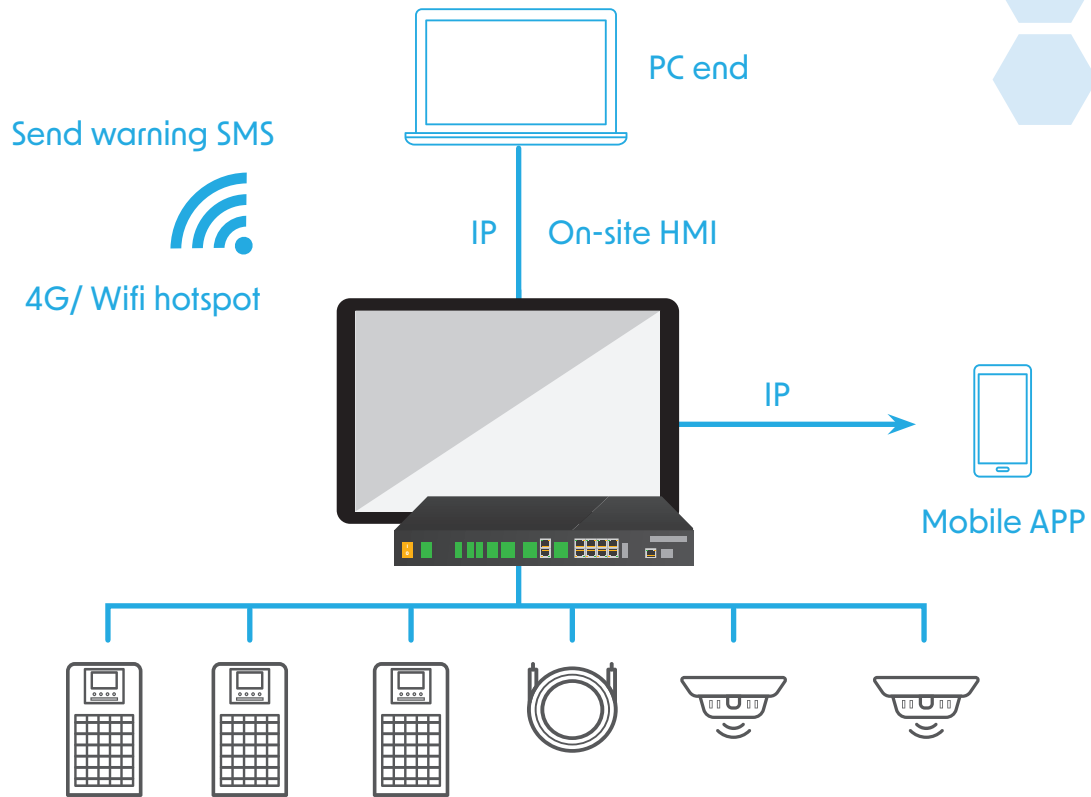

Intelligent Management

Article No	BW Model Name	EAN Code	Product Description	D × W × H [mm]	UPS Rating	Cooling
10138039	MDC 3K24U	4260074984637	3K-24U basic single Rack W/O UPS/EBM	1000 × 600 × 1200	3KVA	NA
10138040	MDC 3K42U	4260074984644	3K-42U basic single Rack W/O UPS/EBM	1200 × 600 × 2000		
10138041	MDC 3K42U-CI3.5	4260074984651	3K-42U standard Single Rack W/O UPS/EBM			
10138042	MDC 6K42U-CI3.5C	4260074984668	6K-42U standard Single Rack W/O UPS/EBM	1200 × 800 × 2000	6KVA	3.5 kW integrated
10138043	MDC 6K42U-CI3.5	4260074984675	6K-42U standard Single Rack W/O UPS/EBM			
10138044	MDC 6K42UW-CI3.5	4260074984682	6K-42U standard Single Rack W/O UPS/EBM	1200 × 600 × 2000	10KVA	4.2 kW split
10138045	MDC 6K42U-CS4.2C	4260074984699	6K-42U standard Single Rack W/O UPS/EBM			
10138046	MDC 10K3/3-42U-CS4.2C	4260074984705	10K-42U standard Single Rack W/O UPS/EBM			

by BlueWalker GmbH